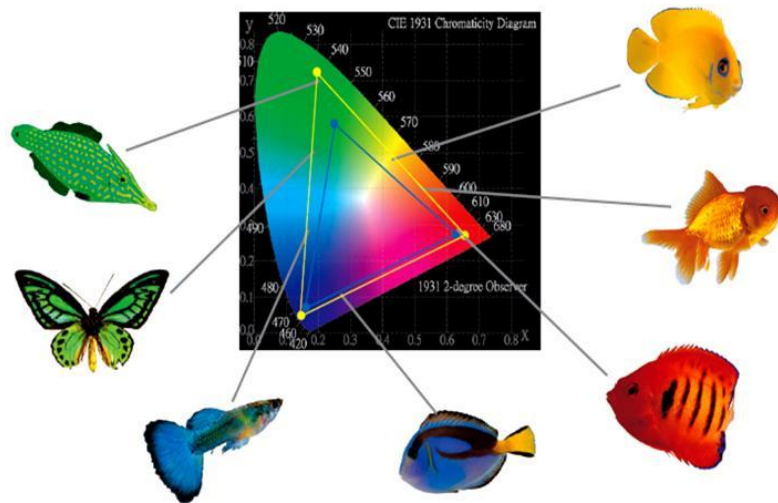

## Color benefits of LED light

- Wide color gamut gives better saturation and color.
- Deep, saturated colors are perceived brighter by the human eye.

Mercury lamp

LED

- LED
- Mercury lamp

# Product views