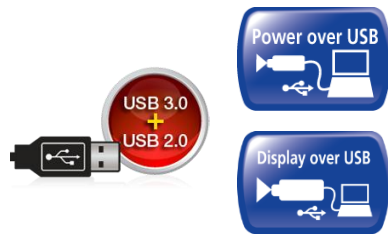

Key selling points

Convenient settings and advanced features improve usability and presentation flexibility

The USB cable (2.0/3.0) provides the power for the projector from the notebook. Connect the power adapter for increased brightness. Connect using USB to display instantly.

The lightweight, compact design delivers powerful projection with great mobility.