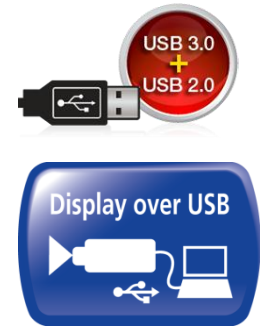

Effortless installation

Display over USB*

- No driver installation necessary; just plug and play. Videos, audio and images are ready to be displayed as soon as a USB connection is made between the projector and a notebook.

* Only compatible with Windows® OS.