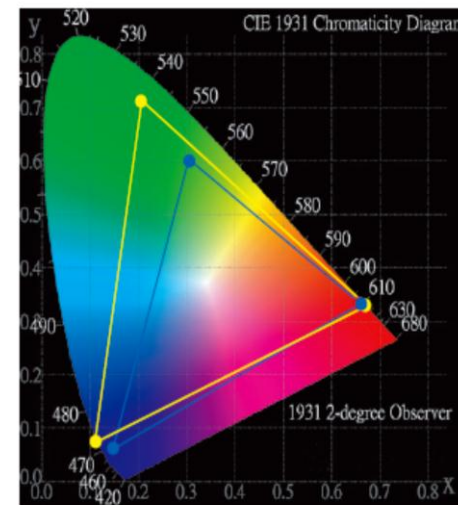

## Color benefits of LED light

- Wide color gamut gives better saturation and color.
- Deep, saturated colors are perceived brighter by the human eye.

Mercury lamp

LED

- LED
- Mercury lamp

# Product views