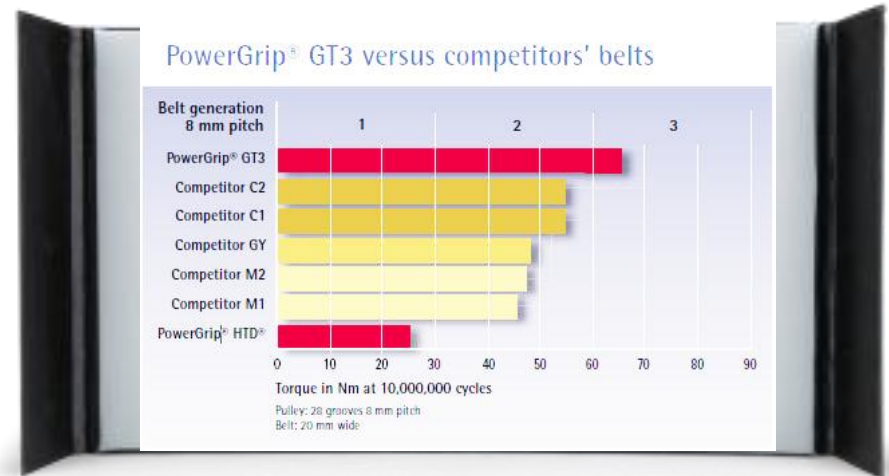

Effortless installation

The most brilliant presentation accessory: the Acer Foldable Screen*

- The 25" display is significantly larger for a more professional presentation — suitable for group viewing.
- Increases the brightness of presentations by up to 200%.

* The Acer Foldable Screen is optional.