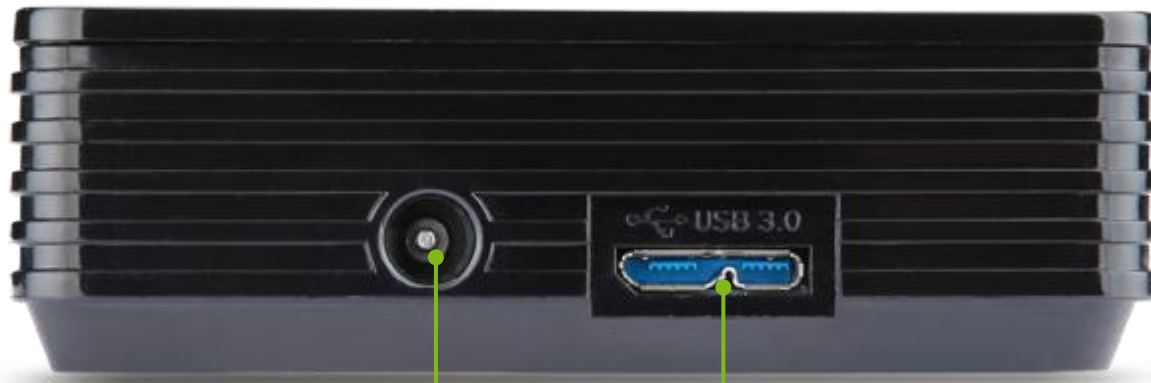

Product views

DC port

USB 3.0 port