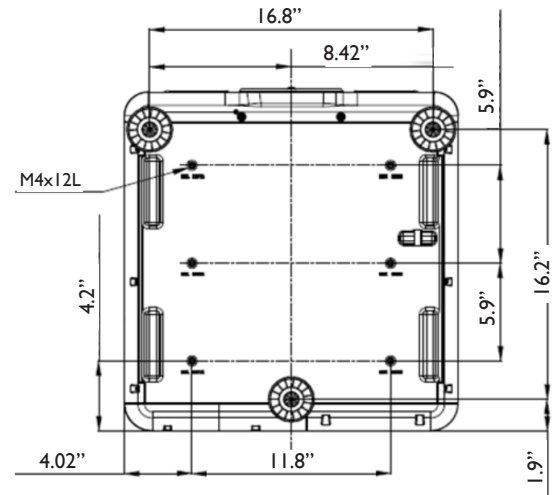

PU9730 Digital Projector

Distance Chart

Standard - 5J.JAM37.001	
Screen Size (Inches)	PU9730- Projection Distance (m)
80	3-3.9
100	3.7-4.9
120	4.5-5.9
150	5.6-7.4
200	7.5-9.9
300	11-15
400	15-20
500	19-25

Wide Fix - 5J.JAM37.011	
Screen Size (Inches)	PU9730- Projection Distance (m)
80	1.32
100	1.66
120	2.01
150	2.52
200	3.37
300	5.08
400	6.79
500	8.5

Wide Zoom - 5J.JAM37.021	
Screen Size (Inches)	PU9730- Projection Distance (m)
80	2.2-3.1
100	2.7-3.9
120	3.3-4.7
150	4.1-5.8
200	5.5-7.8
300	8.2-12
400	11-16
500	14-20

Ultra Wide - 5J.JAM37.061	
Screen Size (Inches)	PU9730- Projection Distance (m)
80	1.3-1.6
100	1.6-2.0
120	2-2.5
150	2.5-3.1
200	3.3-4.1
300	5-6.2
400	6.6-8.3
500	8.3-10

Semi Long - 5J.JAM37.051	
Screen Size (Inches)	PU9730- Projection Distance (m)
80	3.8-6.4
100	4.8-8
120	5.8-9.6
150	7.2-12
200	9.7-16
300	15-24
400	19-32
500	24-40

Long Zoom1 - 5J.JAM37.031	
Screen Size (Inches)	PU9730- Projection Distance (m)
80	6.2-9.3
100	7.7-12
120	9.3-14
150	12-18
200	16-24
300	23-35
400	31-47
500	39-59

Long Zoom2 - 5J.JAM37.041	
Screen Size (Inches)	PU9730- Projection Distance (m)
80	9.1-14
100	11-18
120	14-22
150	17-27
200	23-36
300	35-55
400	47-73
500	59-92

Ceiling Mount Chart